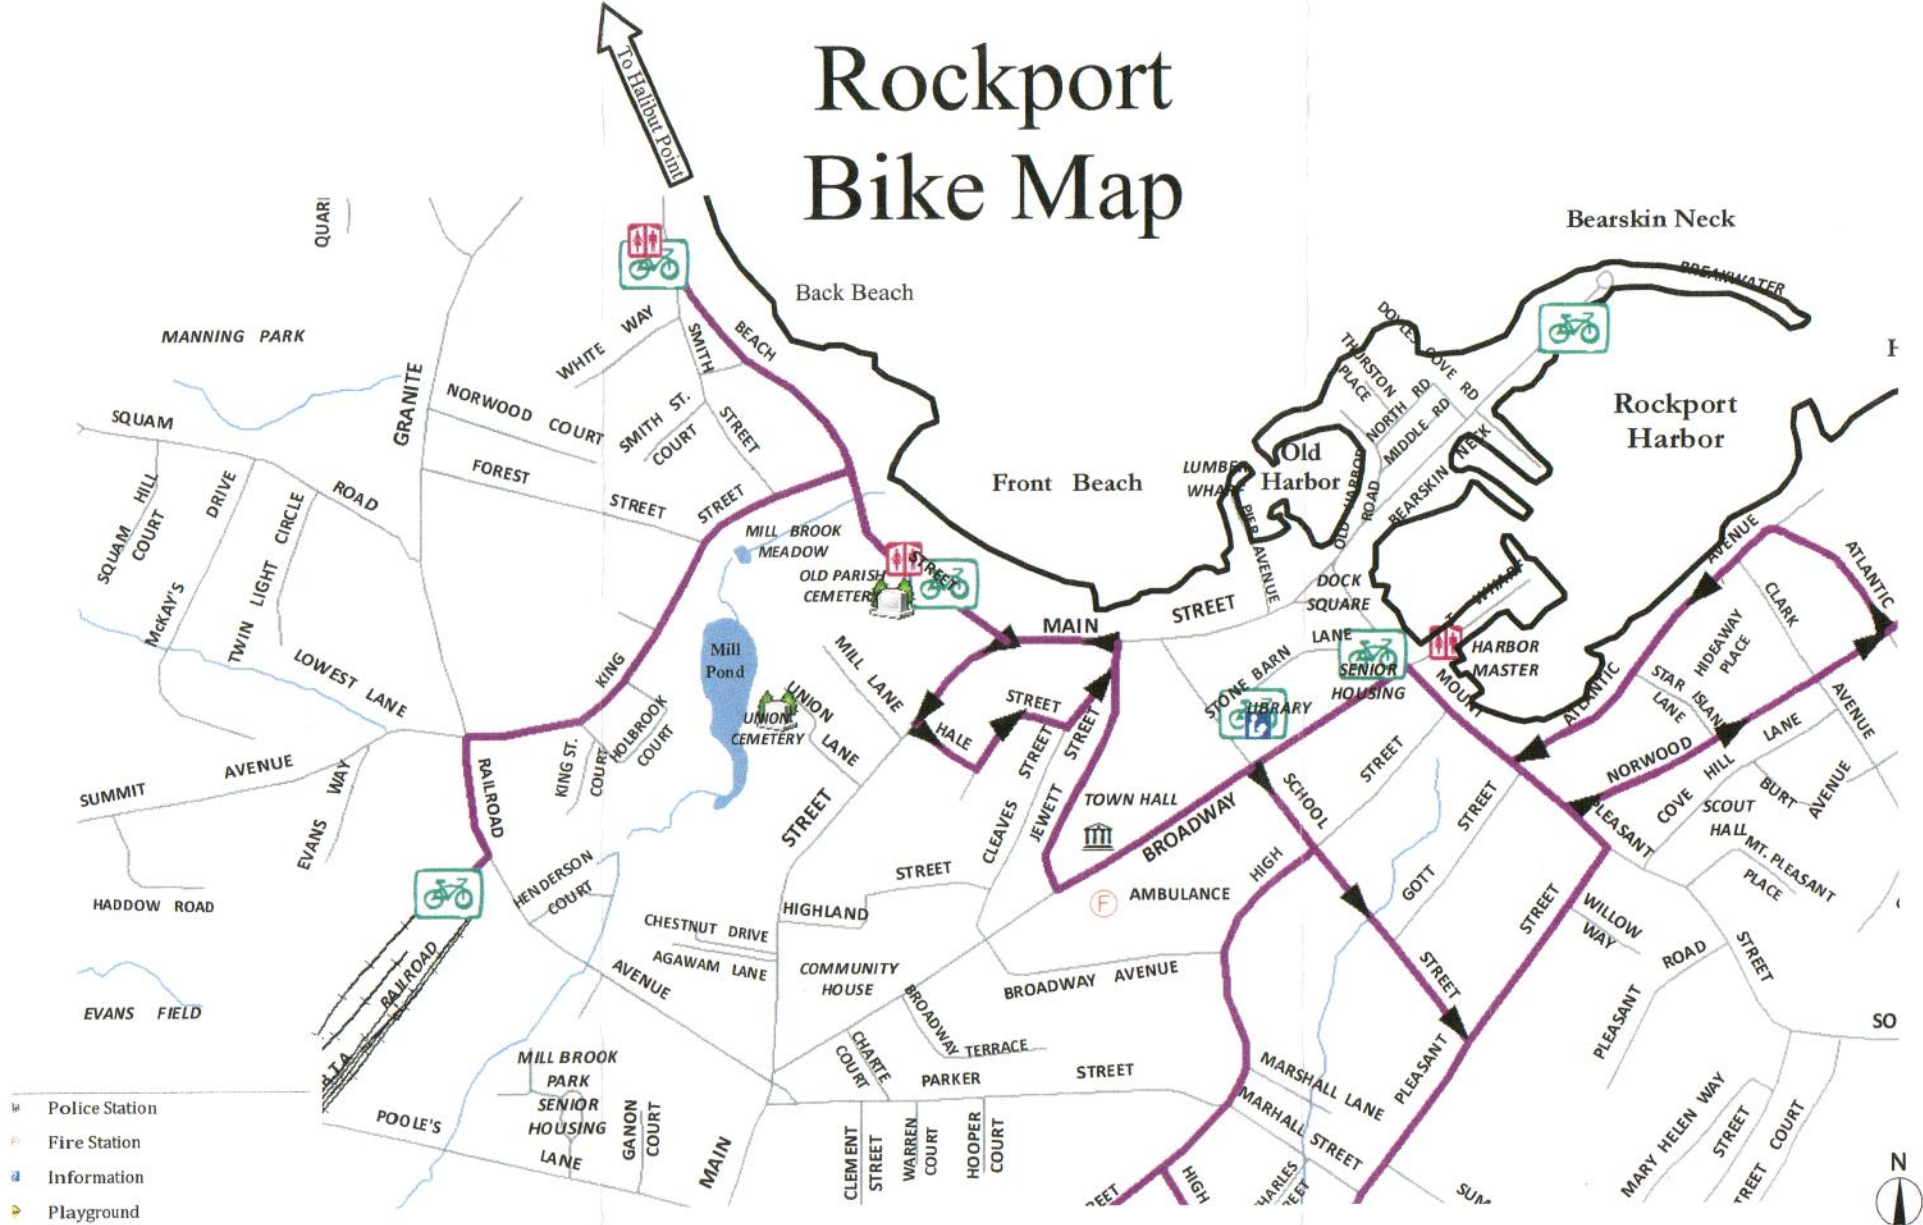

Rockport Bike Map

Safe Biking in Rockport

- All bikers should wear a helmet. This is the law for 16 year olds and under.
- Observe all traffic signs: One-Way, Stop, etc.
- Yield to pedestrians and use audible signals if you need to pass them.
- Use hand signals for stopping and turning.
- You may ride on sidewalks outside of the business areas if needed for safety.
- You may walk your bike on sidewalks in the business areas.

- 👮 Police Station
- 🚒 Fire Station
- ℹ Information
- 🎡 Playground
- 📖 Public Library
- 🚻 Public Restroom
- ⚰ Cemetery
- 🎓 School
- 🏛 Town Hall
- 🏢 Town Office
- 🚲 Bike Racks
- ➡ Bike Route/Bikeway
- ➡ Bike Route/Bikeway, One-Way
- ➡ Proposed Sidewalk/Bikeway