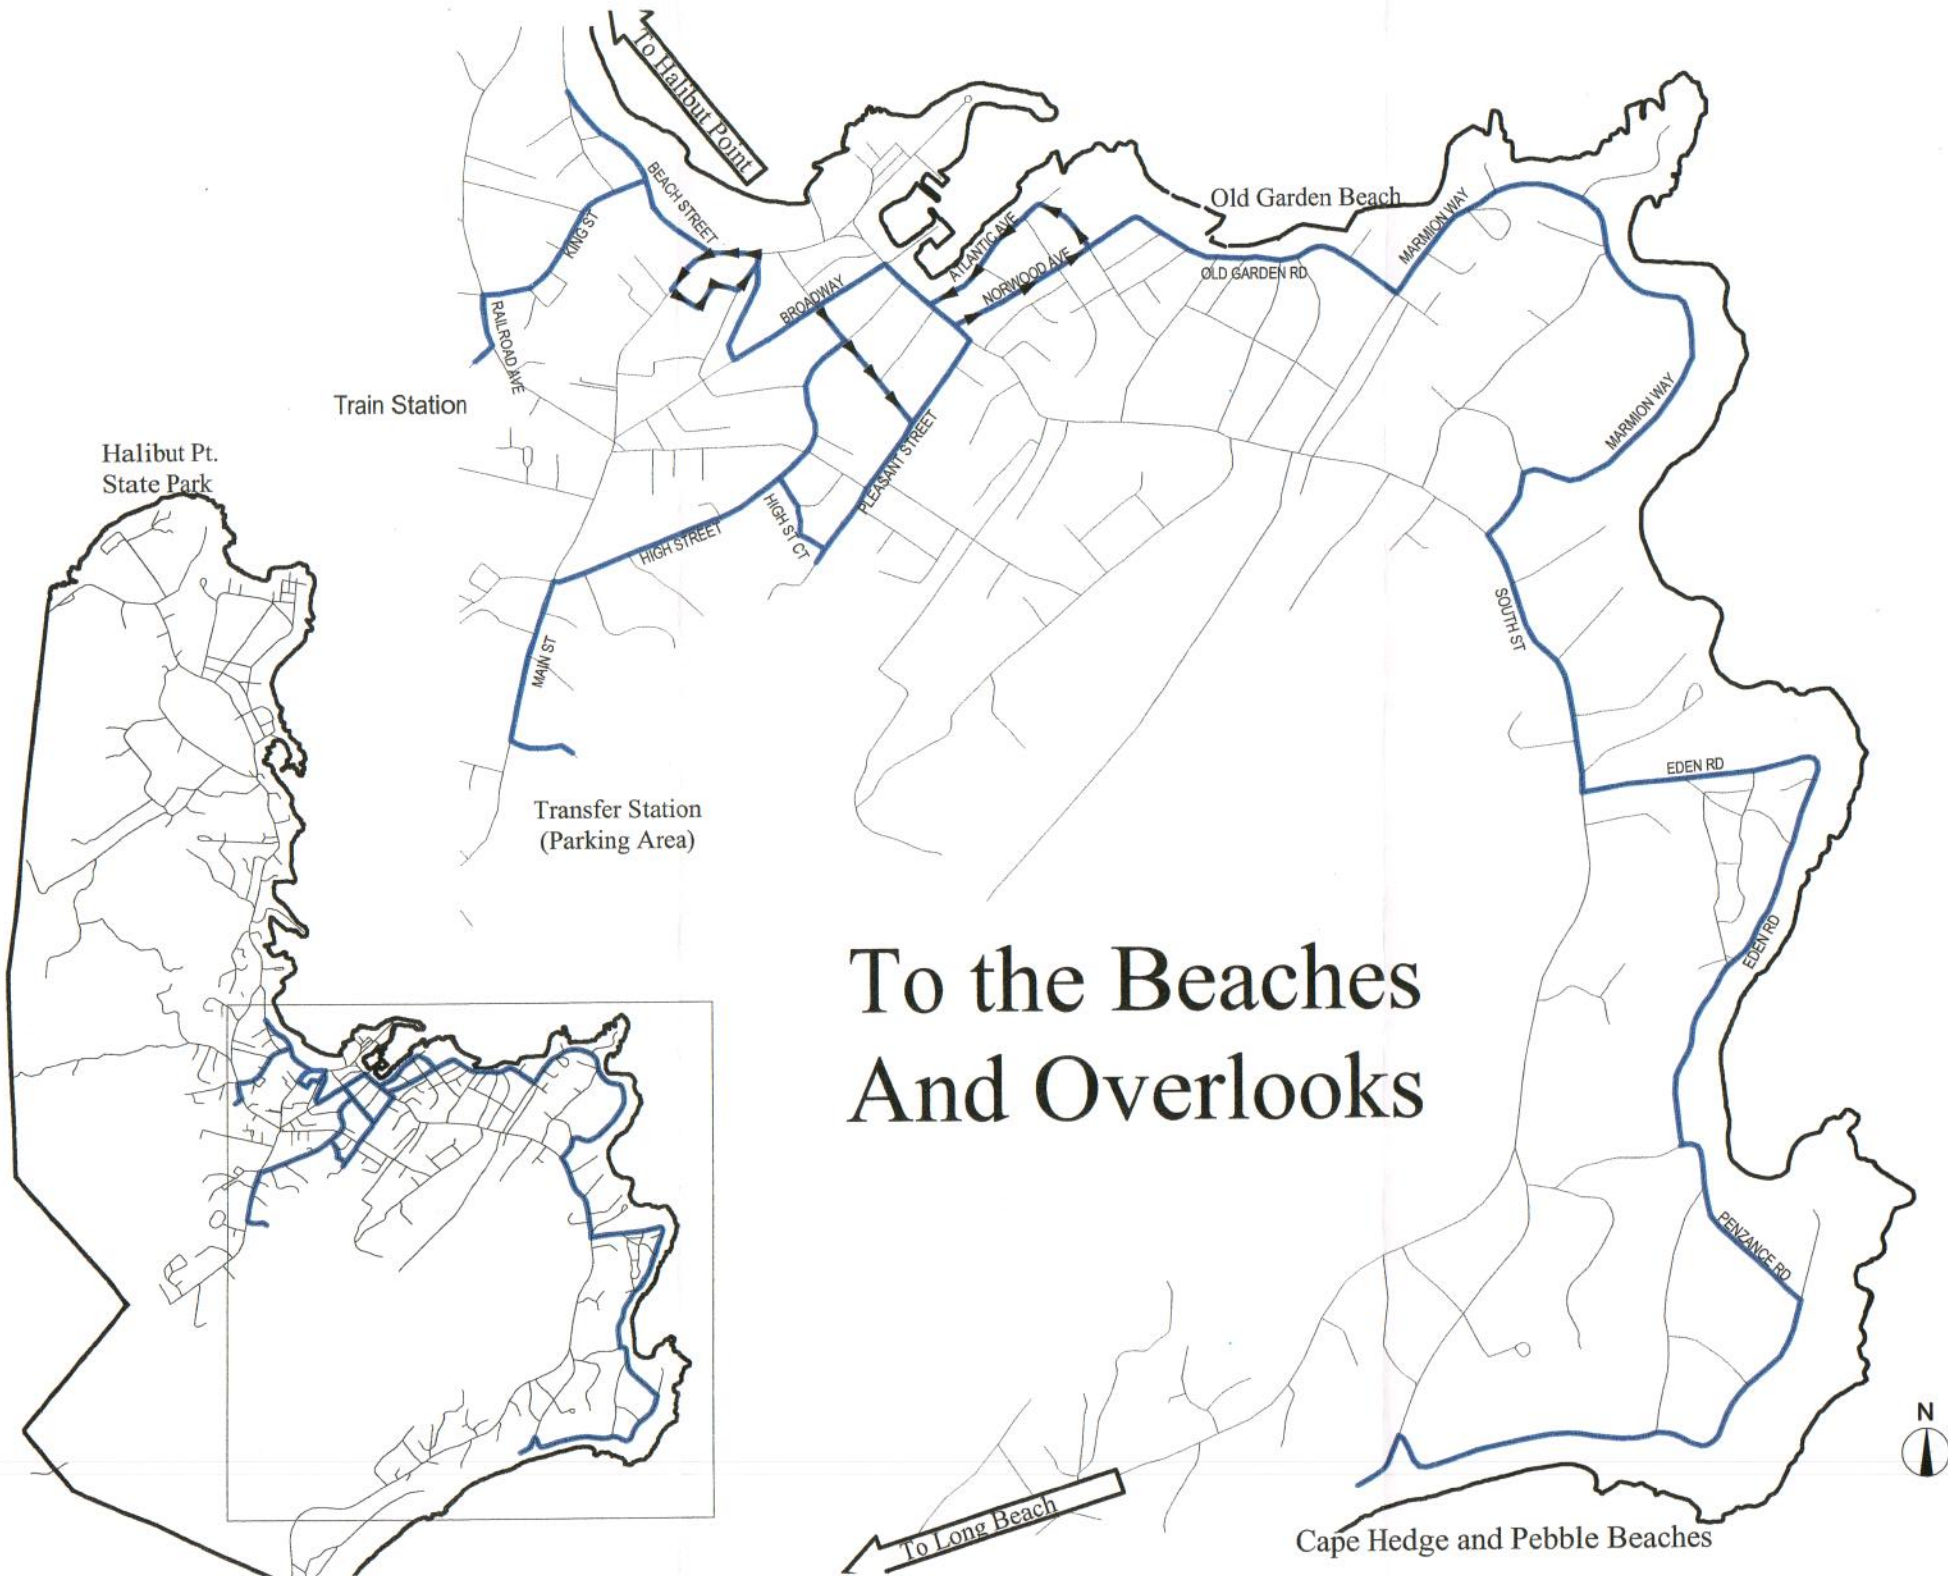

Rockport Bike Map

Safe Biking in Rockport

- All bikers should wear a helmet. This is the law for 16 year olds and under.
- Observe all traffic signs: One-Way, Stop, etc.
- Yield to pedestrians and use audible signals if you need to pass them.
- Use hand signals for stopping and turning.
- You may ride on sidewalks outside of the business areas if needed for safety.
- You may walk your bike on sidewalks in the business areas.

- 👮 Police Station
- 🚒 Fire Station
- ℹ Information
- 🎡 Playground
- 📖 Public Library
- 🚻 Public Restroom
- ⚰ Cemetery
- 🎓 School
- 🏛 Town Hall
- 🏢 Town Office
- 🚲 Bike Racks
- 🚲 Bike Route/Bikeway
- 🚲 Bike Route/Bikeway, One-Way
- 🚲 Proposed Sidewalk/Bikeway

To the Beaches And Overlooks