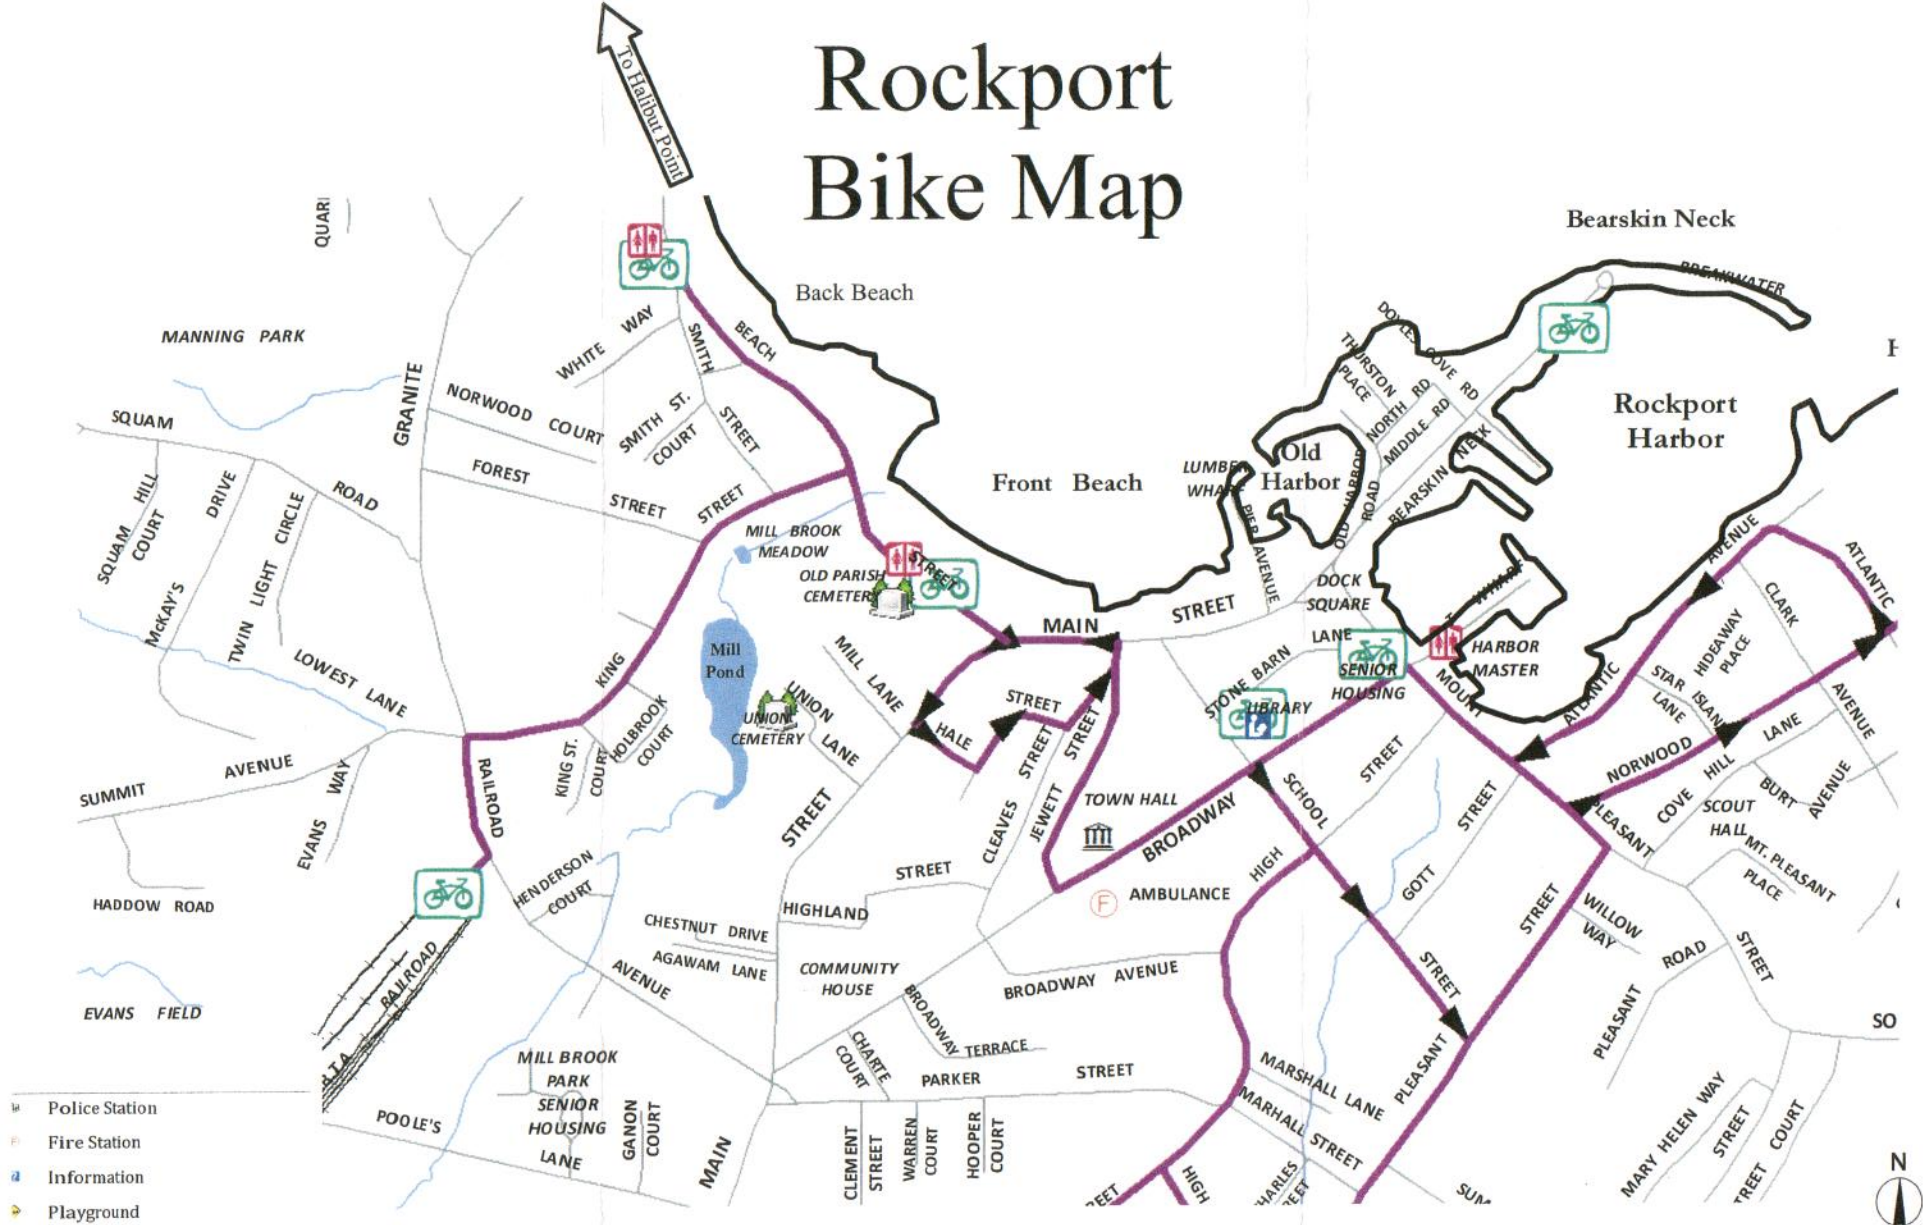

Rockport Bike Map

Safe Biking in Rockport

- All bikers should wear a helmet. This is the law for 16 year olds and under.
- Observe all traffic signs: One-Way, Stop, etc.
- Yield to pedestrians and use audible signals if you need to pass them.
- Use hand signals for stopping and turning.
- You may ride on sidewalks outside of the business areas if needed for safety.
- You may walk your bike on sidewalks in the business areas.

- 👮 Police Station
- 🚒 Fire Station
- ℹ Information
- 🎡 Playground
- 📖 Public Library
- 🚻 Public Restroom
- ⚰ Cemetery
- 🎓 School
- 🏛 Town Hall
- 🏢 Town Office
- 🚲 Bike Racks
- 🚲 Bike Route/Bikeway
- 🚲 Bike Route/Bikeway, One-Way
- 🚲 Proposed Sidewalk/Bikeway

To the Beaches And Overlooks